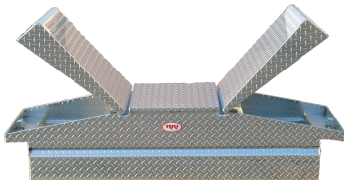

COMMERCIAL GRADE TRUCK EQUIPMENT

Truck Boxes

ST-Series
Double Lid Crossboxes

C-Series
Single Lid Crossboxes

M-Series
Single or Double Lid
Chest Style Truck Boxes

Floor Drawers

RKI Truck Boxes

- Available in a variety of designs
- Built to withstand tough conditions
- Quality workmanship built to last
- RKI manufactures special truck boxes (consult your nearest dealer for custom sizes)
- Lifetime Warranty

UST-Series
Top-opening Upper
Side Truck Boxes

US-Series
Upper Side Truck Boxes

COMMERCIAL GRADE TRUCK EQUIPMENT

Truck Box Features

STEEL TRUCK BOX FEATURES:

- 14 Gauge or Thicker Steel Construction
- High Security Stainless Steel Hinges
- Tough Polyester Powder Coat Finish; Available in Black or White
- Durable Spring Assist Lid Opening on all Top Opening Models
- Full-size Easy to Grab Stainless Steel Paddle Latches

ALUMINUM TRUCK BOX FEATURES:

- Rugged Bright Diamond Treadplate Aluminum Hull with Smooth Aluminum Bottom
- Sealed Gas Shock Lid Supports on all Top Opening Models
- Available in Black or White powder coat finish
- Same Dependable Design and Durable Construction as our Steel Truck Boxes

Steel and Aluminum Window Grilles

RKI Window Grilles protect your rear window from accidental breakage and protect your truck's interior from sun damage, while allowing unobstructed visibility.

RKI Window Grilles are built of heavy duty steel and aluminum with polyester powder coat Black or White finish to provide many years of dependable service. Steel ladder racks also available.