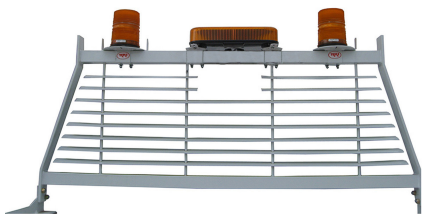

Strobe Light Mounting Kits (Round or Rectangular)