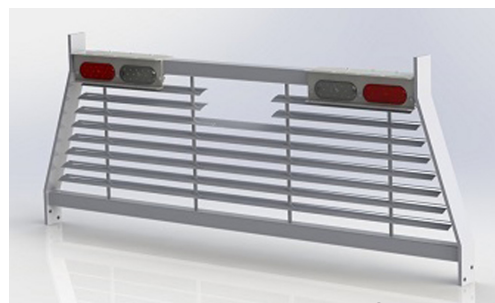

Led Light Kit for Window Grilles